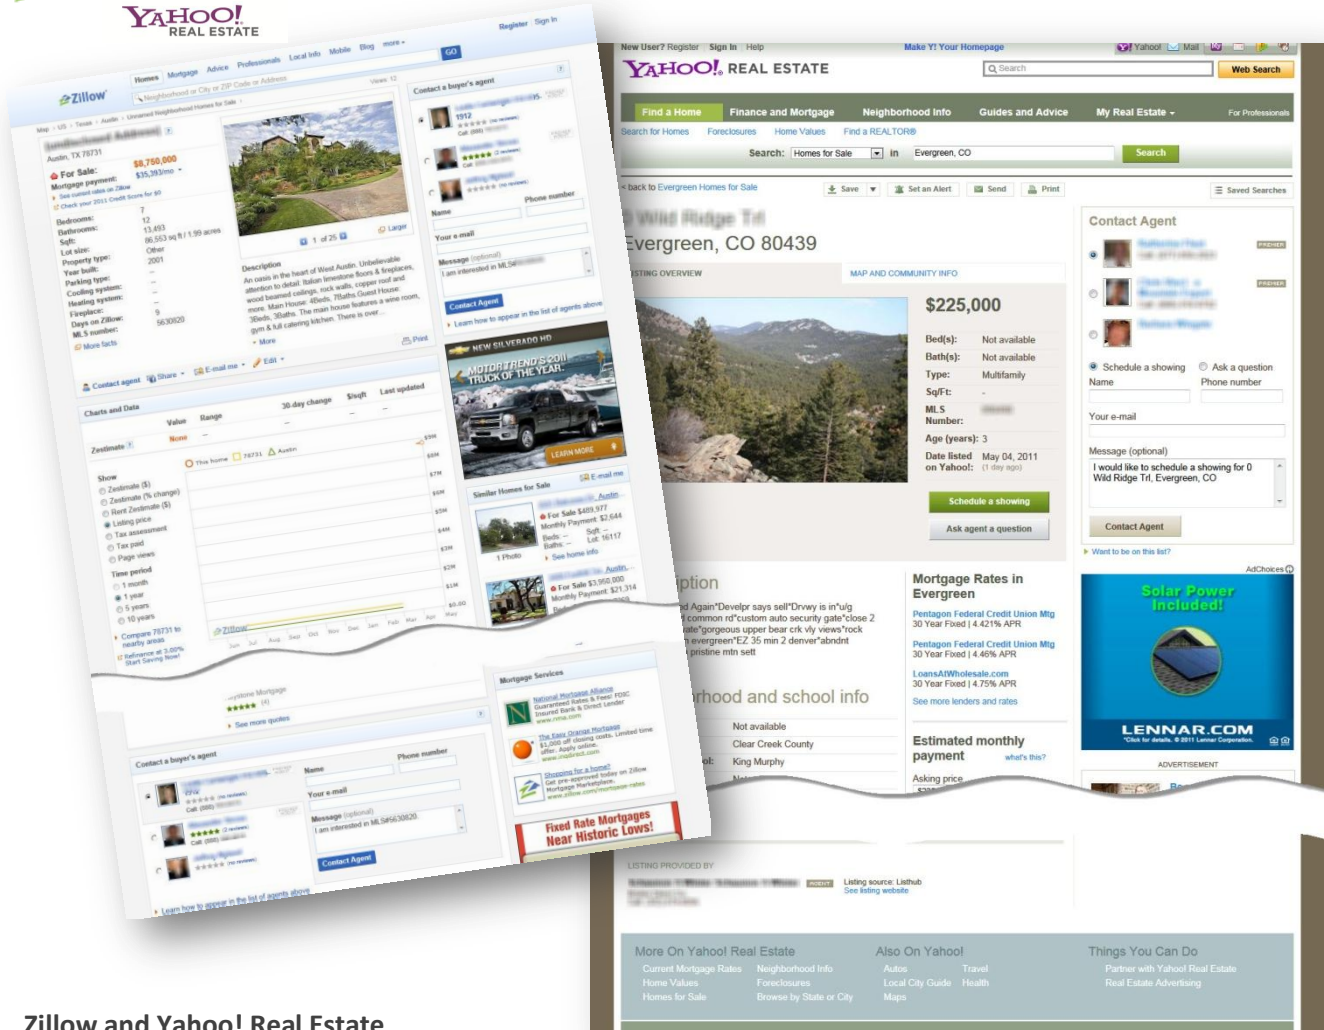

The Listing Asset Management Network

CHANNEL SCORECARD

Zillow and Yahoo! Real Estate

have joined forces creating one of the largest real estate networks on the Web and Mobile, The Zillow Network! Your listings will appear on these Web sites with multiple photos, links, virtual tour information, open house dates, and more. Your listings will also appear on Zillow Mobile applications for iPhone, iPad and Android. The combined network draws millions of visitors. Nearly two-thirds of Zillow users are planning on buying a home within the next two years and more than 40% of home shoppers have been approved or pre-qualified for a home loan.

Images updated 5/5/11

Note: Scorecard results are based on a basic free ad posted by a registered member of Zillow.

View the Site(s): www.Zillow.com; <http://realestate.yahoo.com>

The Listing Asset Management Network

C H A N N E L S C O R E C A R D

Zillow.com

Parent Company: Zillow.com

Website: www.zillow.com

 LISTING FEATURES

- Listing View/Detail Page Yes
- Redirection Link Yes
- Displays Brokerage Name Yes
- Displays Agent Name Yes
- Displays Broker Contact Info Yes
- Displays Agent Contact Info No
- Inquiry Form on Listing View Page Yes
- Consumer Registration Required to View Listings No
- Fee Required to View All Data No
- Accepts Virtual Tours & Videos Yes
- Accepts Open Houses Yes
- Social Media Enabled Yes

View ListHub Reports

[View Reports](#)

Full reports include site-to-site comparisons of listing views, visits, inquiries and more.